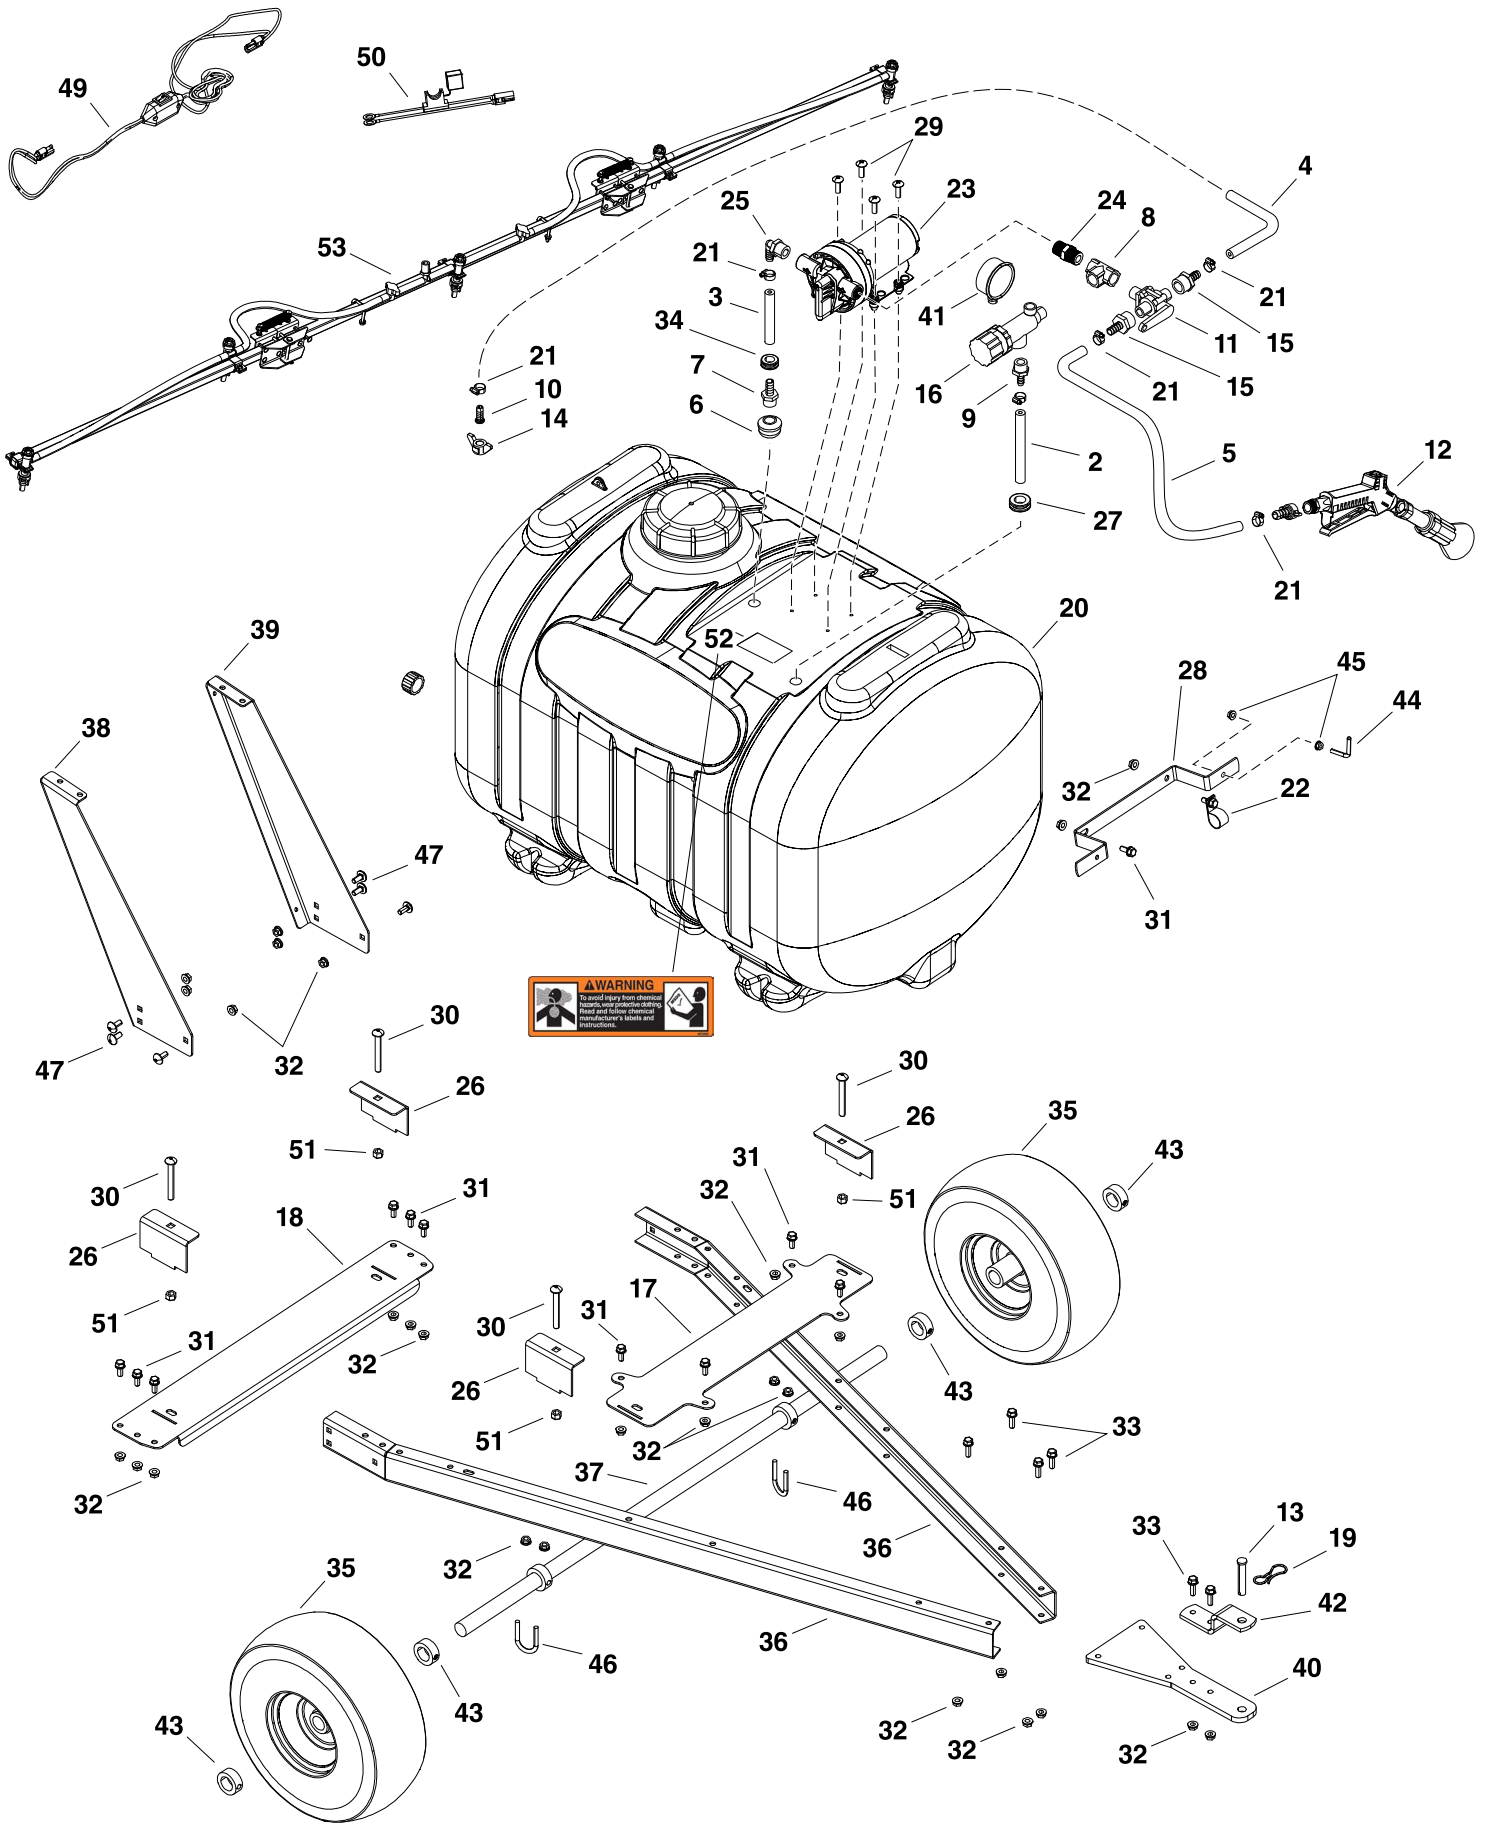

## 45-0590

REF. NO.	PART NO.	QTY.	DESCRIPTION	REF. NO.	PART NO.	QTY.	DESCRIPTION
1	ST43283	2	Rubber cap .125 x 1 x 2*	30	ST65002	4	3/8" x 3-1/2" carriage bolt
2	2-318	1	Hose, 3/8" x 12"	31	ST65007	12	5/16" x 3/4" flange bolt
3	2-370	1	Hose, 1/2" x 36"	32	ST65008	28	5/16" flange nut
4	2-349	1	Hose, 1/2" x 48"	33	ST65014	6	5/16" x 1" flange bolt
5	2-362	1	Hose, 1/2" x 240"	34	ST43844	1	Grommet 3/8" Hose
6	ST43422	1	Sump strainer 1/2"	35	ST44022	2	Wheel-tire assembly 15x6.00-6"
7	ST43423	1	Fitting 1/2" MP - 1/2" barb	36	ST43608BL3	2	Channel 60 Tow
8	ST43424	1	Tee 1/2" FP x3	37	ST43613	1	Axle Shaft 1" x 40"
9	ST43425	1	Fitting 1/2" MP - 3/8" barb	38	ST43850BL3	1	Boom Support 60T RH
10	ST43426	1	1/2" barb fitting for wing nut	39	ST43851BL3	1	Boom Support 60T LH
11	ST43430	1	Directional valve 1/2"	40	ST43826BL3	1	Hitch clevis
12	ST43435	1	Long range misting spray gun	41	ST43987	1	Gauge 160 PSI
13	ST43468	1	1/2" x 2-1/2" clevis pin	42	ST43233BL3	1	Hitch clevis
14	ST43498	1	Plastic wing nut	43	ST43473	6	1" locking collar
15	ST43587	2	Fitting 1/2" FP - 1/2" barb	44	ST62008	1	Handgun holder
16	ST43591	1	Relief valve 1/2"	45	ST65073	2	1/4" flange nut
17	ST43825BL3	1	Crossmember 60 tow front	46	ST43330	2	Axle u-bolt
18	ST43609BL3	1	Crossmember 60 tow rear	47	ST65006	6	5/16" x 3/4" low shoulder carriage bolt
19	ST43623	1	Bowtie clip, large	48	ST43314	2	Plastic wire harness clip*
20	2-470	1	60 gal Tank White	49	ST43483	1	Wire harness, battery
21	ST43652	5	Hose clamp screw type 3/8" - 1/2"	50	ST43472	1	Wire harness, switch
22	ST43663	1	Hose holder 1/2"	51	ST65012	4	3/8" flange nut
23	ST43791	1	4.0 gpm 100 psi pump	52	ST43488	1	Warning label -chemical hazards*
24	ST43802	1	Pipe nipple 1/2" NPT	53	45-0583	1	12.5 ft. 5 Tip Boom
25	ST43803	1	Elbow 1/2" MP - 1/2" barb	54	ST43485	1	Wire Harness, Extension 30"*
26	ST43827	4	Tank clamp	55	ST43509	1	Wire Harness, Extension 8"*
27	ST43854	1	Grommet 1/2" hose		3-203	1	Owners Manual*
28	ST62006BL3	1	Hose wrap bracket	<b>* Not Shown</b>			
29	ST65001	4	10-24 x 1" truss head screw				